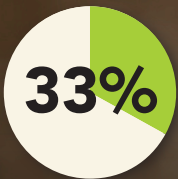

OREGON OFFICE OF STATE FIRE MARSHAL

FIRE PREVENTION BY THE NUMBERS

A **HOME FIRE** OCCURS
IN OREGON EVERY
2 hours and 48 minutes.

Oregon home fires caused
\$98.1 million
in property damage in 2015.

\$26,600 average
dollar loss per home fire.

81%

of **OREGON HOME FIRE DEATHS** resulted
from fires in homes with inoperable
smoke alarms or no smoke alarms.

of Oregon fatal home fire
injuries occurred in homes with
NO SMOKE ALARMS at all.

of Oregon fatal home fire injuries
occurred in homes in which at least
one smoke alarm was present but
FAILED TO OPERATE.