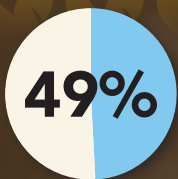

OREGON OFFICE OF STATE FIRE MARSHAL

FIRE PREVENTION BY THE NUMBERS

A **HOME FIRE** OCCURS
IN OREGON EVERY
2 hours and 48 minutes.

Oregon home fires caused
\$98.1 million
in property damage in 2015.

\$26,600 average
dollar loss per home fire.

81%

of **OREGON HOME FIRE DEATHS** resulted
from fires in homes with inoperable
smoke alarms or no smoke alarms.

of Oregon fatal home fire
injuries occurred in homes with
NO SMOKE ALARMS at all.

of Oregon fatal home fire injuries
occurred in homes in which at least
one smoke alarm was present but
FAILED TO OPERATE.